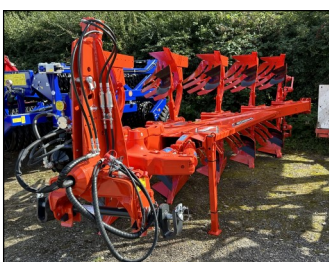

New Kuhn MM 153, 5 furrow reversible Plough, depth wheel, slatted bodies, man vari-width, auto-reset, rear discs. £POA